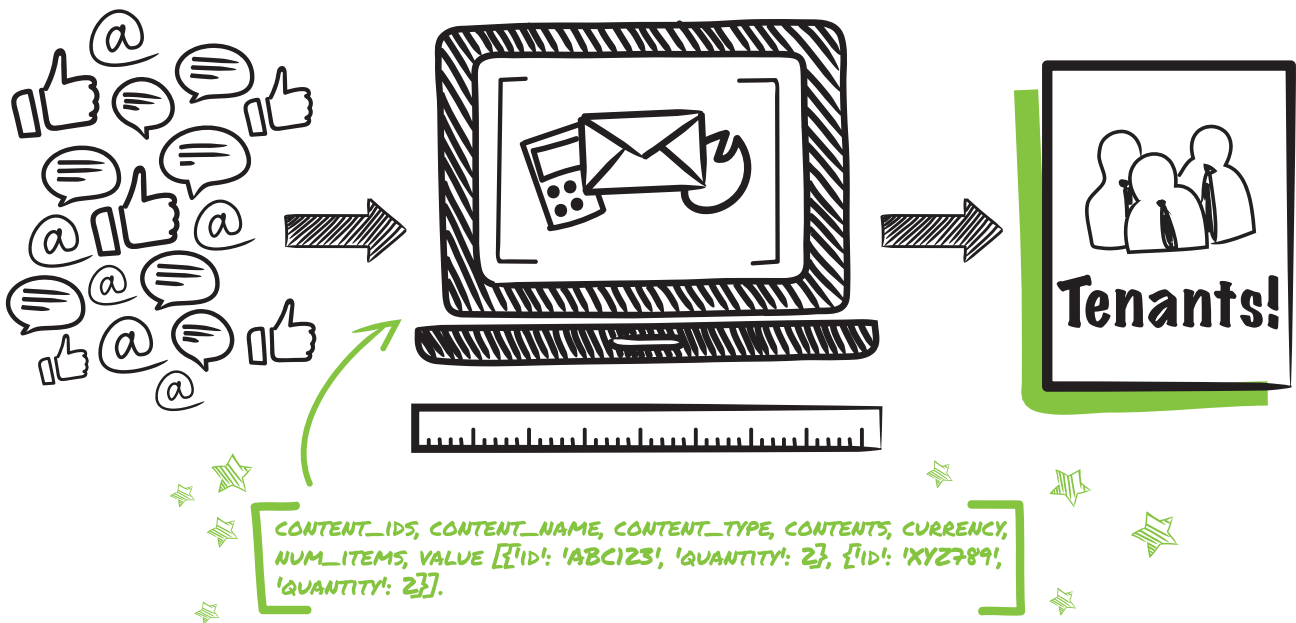

LEADMatch

ADVANCED MEASUREMENT SOLUTION SYSTEM

What is LEADMatch?

You never knew who came to your website and what actions they took... until now. Print House Boost is bringing you an advanced measurement solution system able to track and record exactly who visited your website as a result of your marketing efforts, regardless of whether or not they took an action. In addition, LEADMatch gives you the opportunity to re-engage with your website visitors.

HOW LEADMatch WORKS:

One pixel to measure all! Our pixel enables data collection and delivery of postal addresses when placed on a webpage.

What does this do exactly? You can:

- Get a list of who came to your website and what actions they took
- Mail to unique visitors who came to your website who are not on your contact list
- Never guess again how effective your marketing campaign was